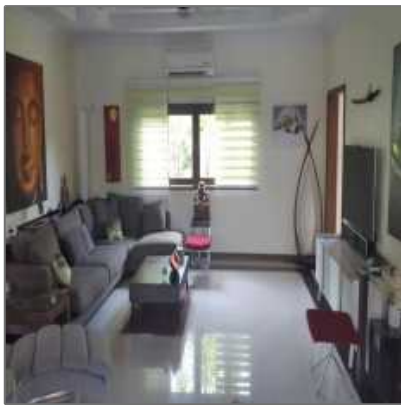

House For Sale

280 m² - Hua Hin, Prachuap Khiri Khan

Basic Details

Property Type: **House**

Listing Type: **For Sale**

Listing ID: **8607**

Unit Number: **1005**

Price: **RM10600000**

View: **Garden**

Bedrooms: **3**

Bathrooms: **3**

Living Area (Internal): **280 m²**

Appliances

☒ Refrigerator	☒ Microwave
☒ Hob	☒ Washing Machine
☒ TV	☒ Oven

Features

☒ Swimming Pool	☒ Garden
☒ Balcony	☒ Kitchen
☒ Security	☒ Parking
☒ Furnished	☒ BBQ Area
☒ Wi Fi	☒ Air Conditioning

Address Map

Country: **TH**

State: **PKN**

City: **Hua Hin**

Neighborhood: **[403 / Hua Hin-Prachuap Khiri Khan](#)**

Postal Code: **77110**

Longitude: **E99° 57' 27.7"**

Latitude: **N12° 34' 6.1"**