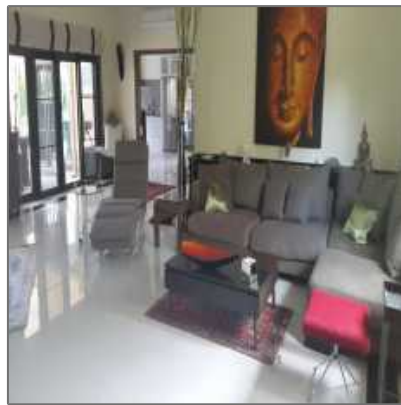

House For Sale

280 m² - Hua Hin, Prachuap Khiri Khan

Basic Details

Property Type: **House**

Listing Type: **For Sale**

Listing ID: **8607**

Unit Number: **1005**

Price: **RM10600000**