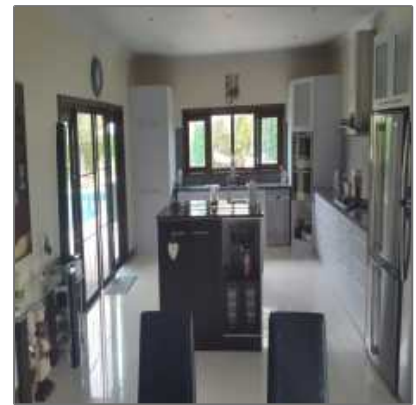

House For Sale

280 m² - Hua Hin, Prachuap Khiri Khan

Basic Details

Property Type: **House**

Listing Type: **For Sale**

Listing ID: **8607**

Unit Number: **1005**

Price: **RM10600000**

View: **Garden**

Bedrooms: **3**

Bathrooms: **3**

Living Area (Internal): **280 m²**

Appliances

☒ Refrigerator	☒ Microwave
☒ Hob	☒ Washing Machine
☒ TV	☒ Oven

Features

☒ Swimming Pool	☒ Garden
☒ Balcony	☒ Kitchen
☒ Security	☒ Parking
☒ Furnished	☒ BBQ Area
☒ Wi Fi	☒ Air Conditioning

Address Map

Country: **TH**

State: **PKN**

City: **Hua Hin**

Neighborhood: **[403 / Hua Hin-Prachuap Khiri Khan](#)**

Postal Code: **77110**

Longitude: **E99° 57' 27.7"**

Latitude: **N12° 34' 6.1"**