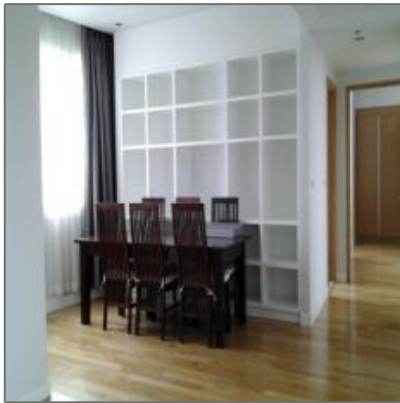

Condominium For Rent

126 m² - Sukhumvit soi 20, Khlong Toei, Bangkok

Basic Details

Property Type: **Condominium**

Listing Type: **For Rent**

Listing ID: **6797**

Unit Number: **tp61-5523**

Development: **[2723](#)**